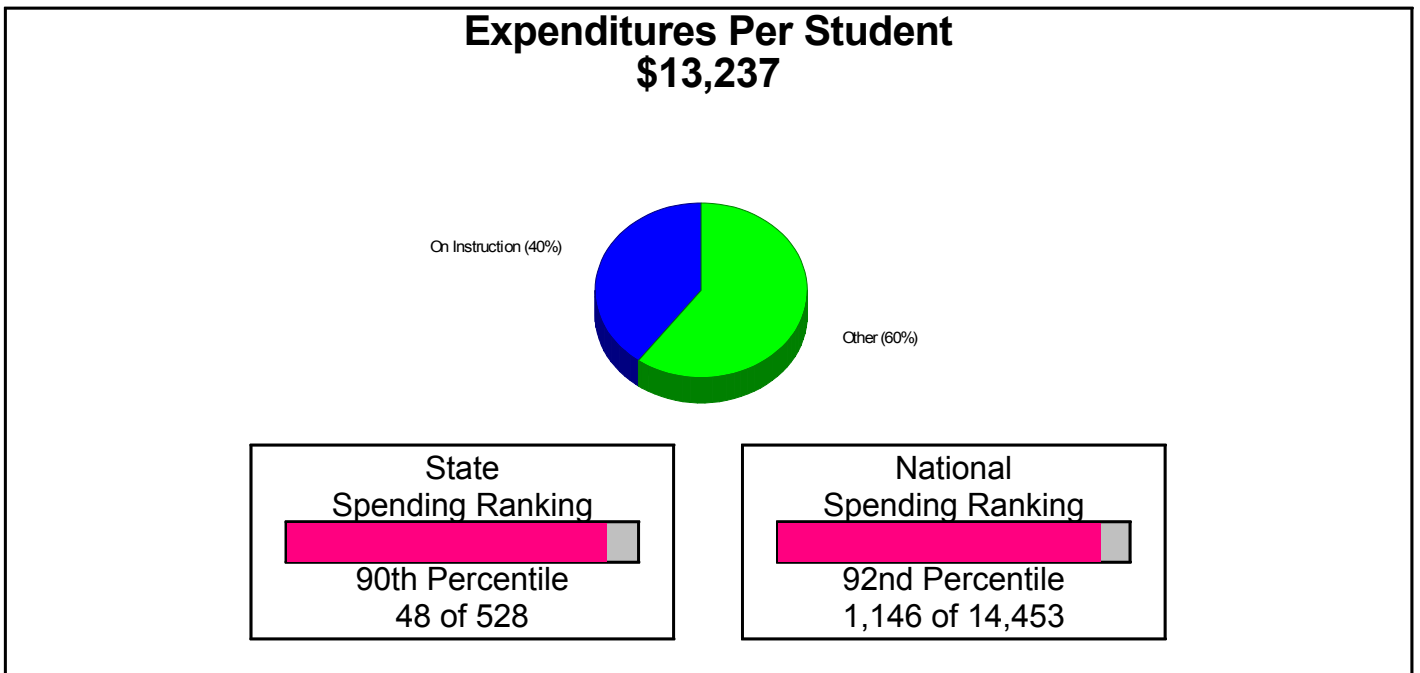

School Expenditures FOR SALISBURY TOWNSHIP SCHOOLS

**Expenditures Per Student
$13,237**