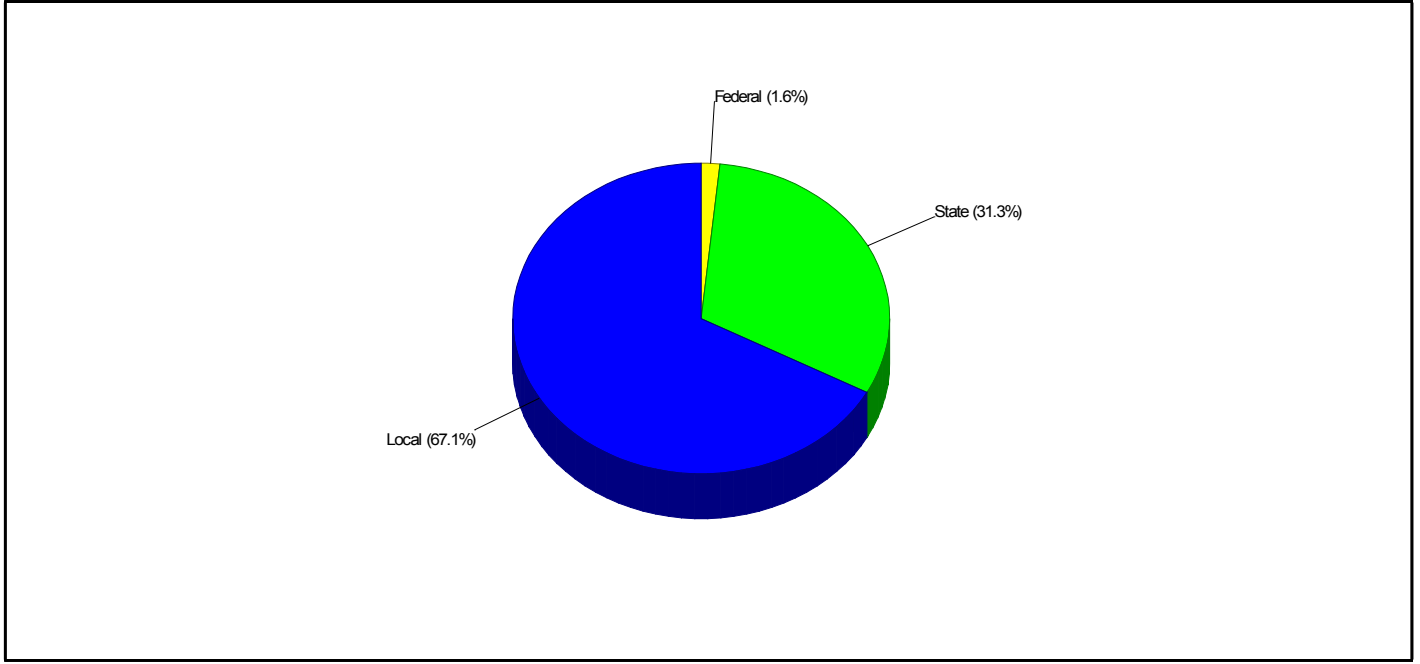

School Funding FOR SALISBURY TOWNSHIP SCHOOLS