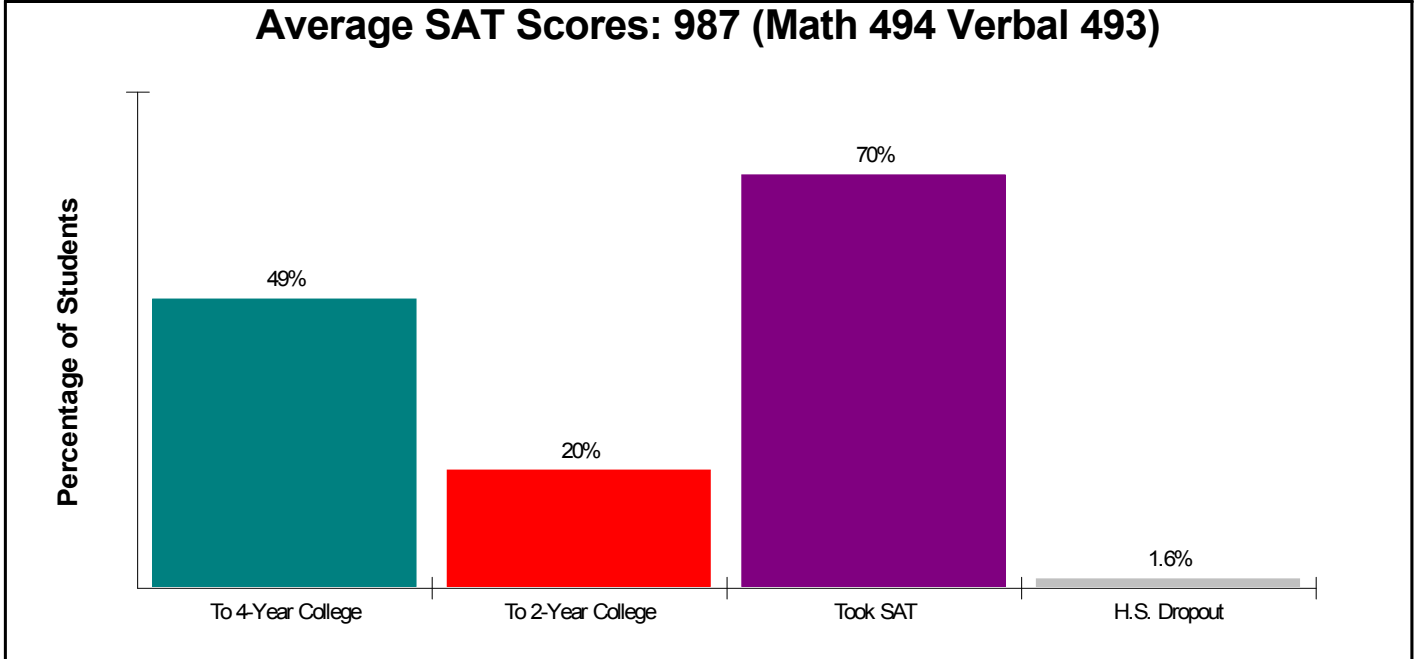

High School Statistics FOR SALISBURY TOWNSHIP SCHOOLS

Average SAT Scores: 987 (Math 494 Verbal 493)