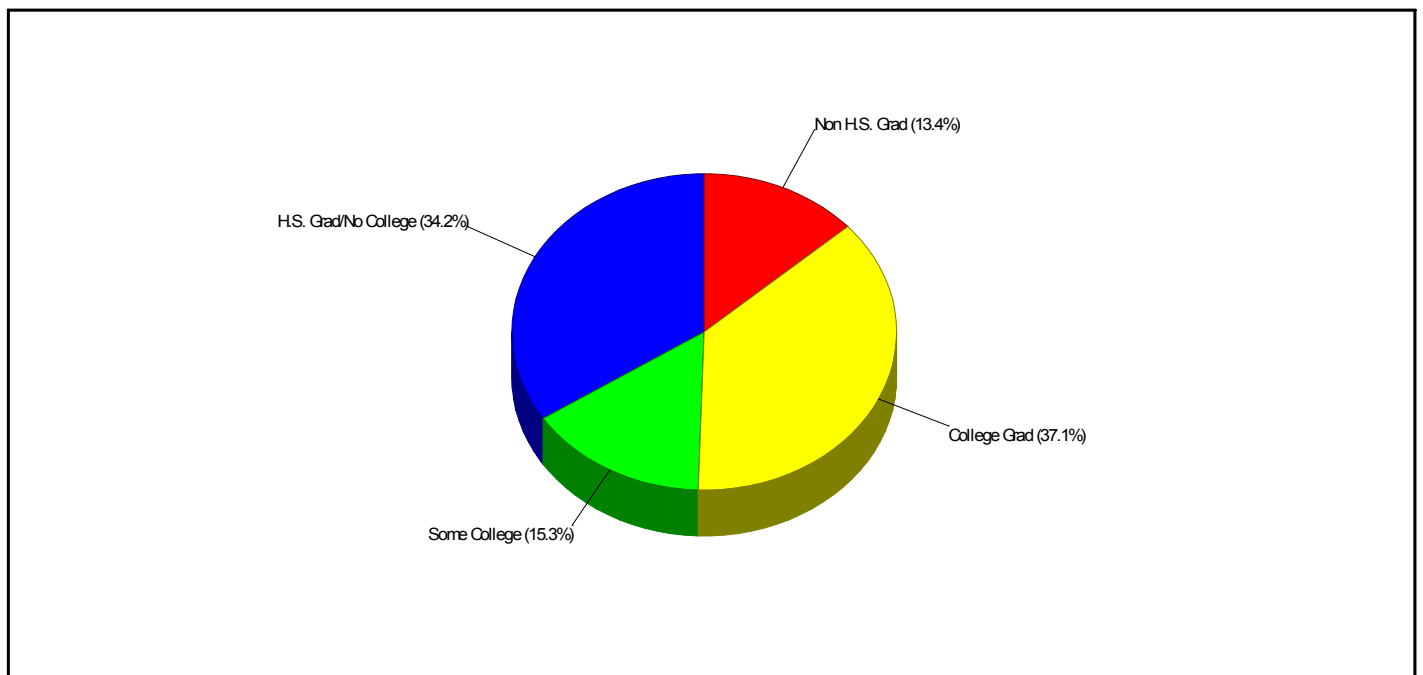

Parent Education Level FOR SALISBURY TOWNSHIP SCHOOLS

Prepared by RE/MAX Real Estate