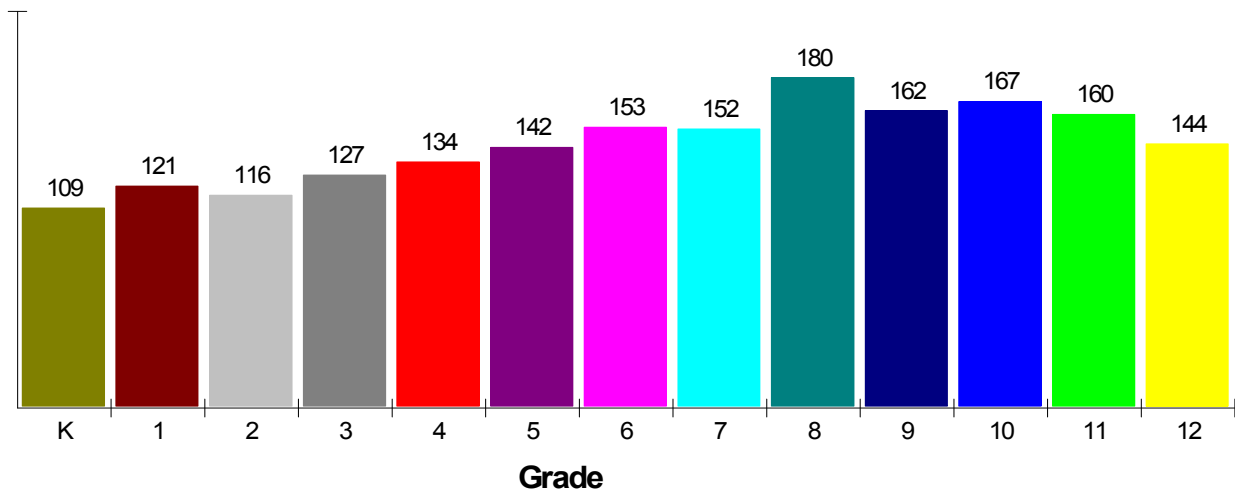

### Student Enrollment By Grade FOR SALISBURY TOWNSHIP SCHOOLS

Total Enrollment = 1,867

National Enrollment Ranking: 5,232 of 15,679 (66th Percentile)  
State Enrollment Ranking: 331 of 532 (37th Percentile)

**Affiliation:** Christian

**Students:** 175

**Student/ Homeroom Ratio:** 35.0

**School Colors:** Red & Black

**Enrollment By Grade:** 9-49 10-42 11-48 12-36

**Phone:** (610)821-9443

**Grades:** 9 - 12

**School Type:** Regular